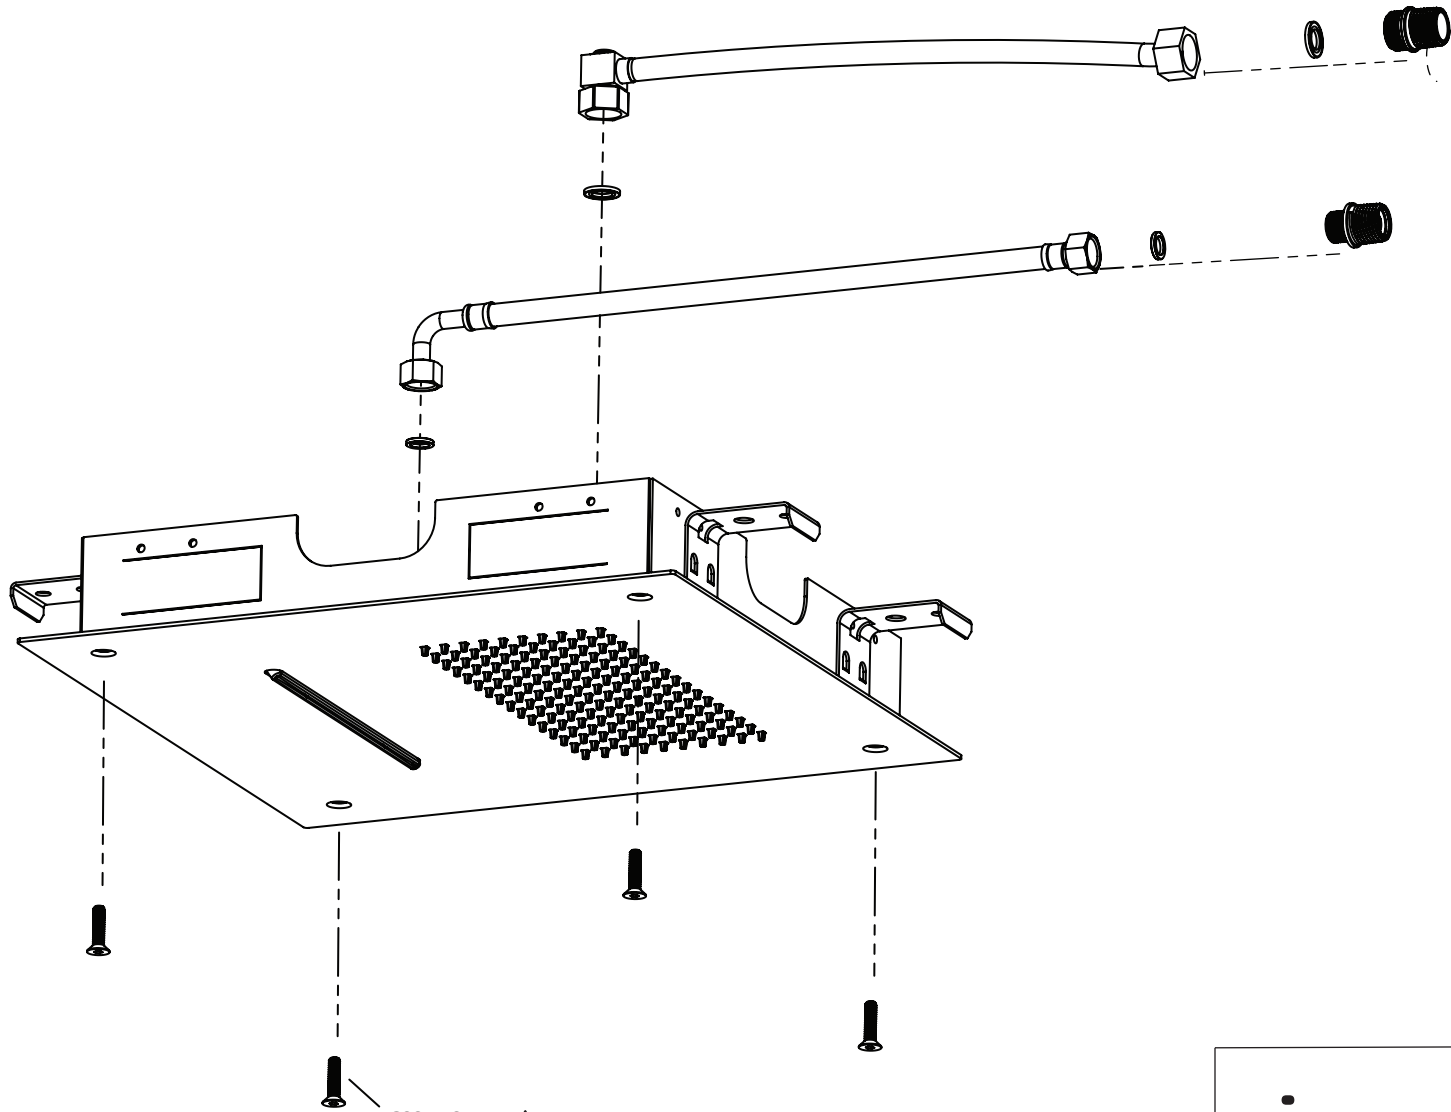

# Product Parts Breakdown

Page 1 of 2

**isenberg**  
innovation+design

CSS.15S

Ver 2.54

# Product Parts Breakdown

Page 2 of 2

- CSS.15S-0227▲  
Trim Attachment Screws - 40mm
- CSS.15S-0227-60▲  
Trim Attachment Screws - 60mm
- CSS.15S-0227-80▲  
Trim Attachment Screws - 80mm

**isenberg**  
innovation+design