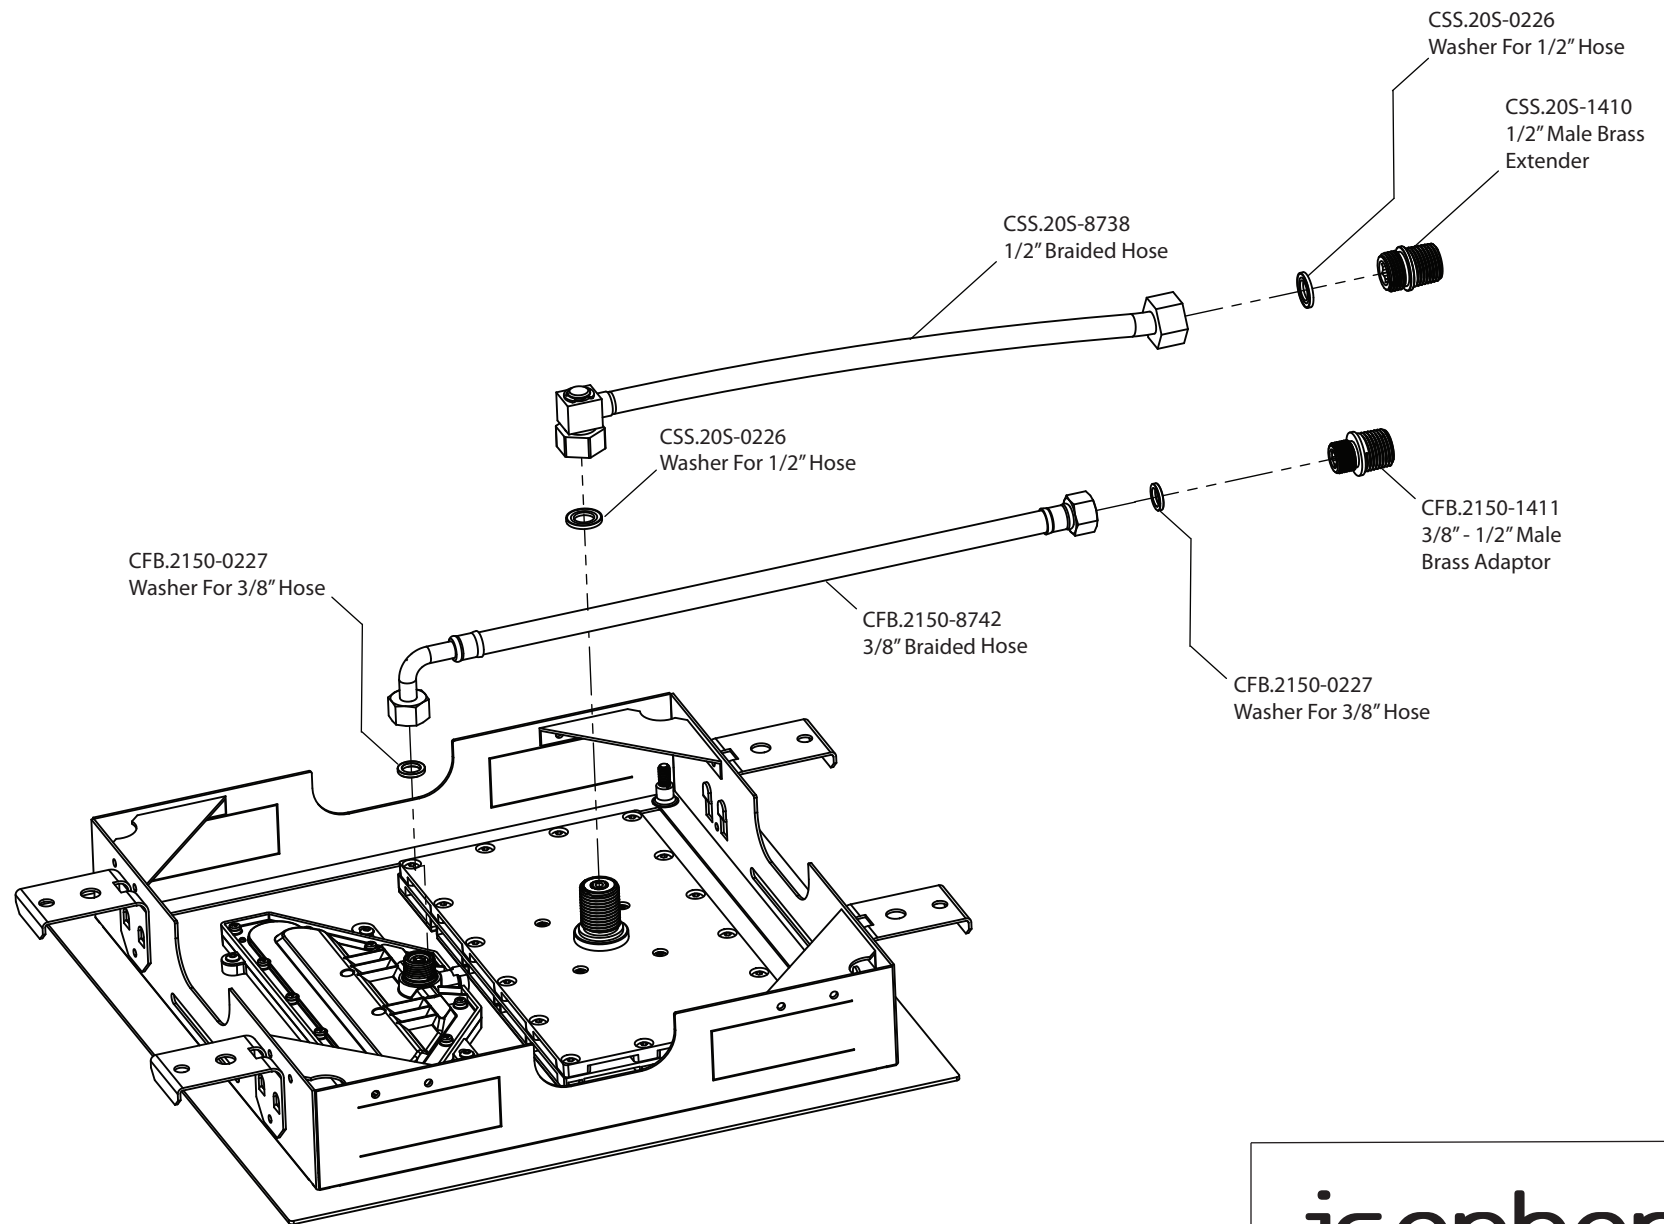

# Product Parts Breakdown

Page 1 of 2

**isenberg**  
innovation+design

CSS.15S

Ver 2.54

# Product Parts Breakdown

Page 2 of 2

- CSS.15S-0227▲  
Trim Attachment Screws - 40mm
- CSS.15S-0227-60▲  
Trim Attachment Screws - 60mm
- CSS.15S-0227-80▲  
Trim Attachment Screws - 80mm

**isenberg**  
innovation+design